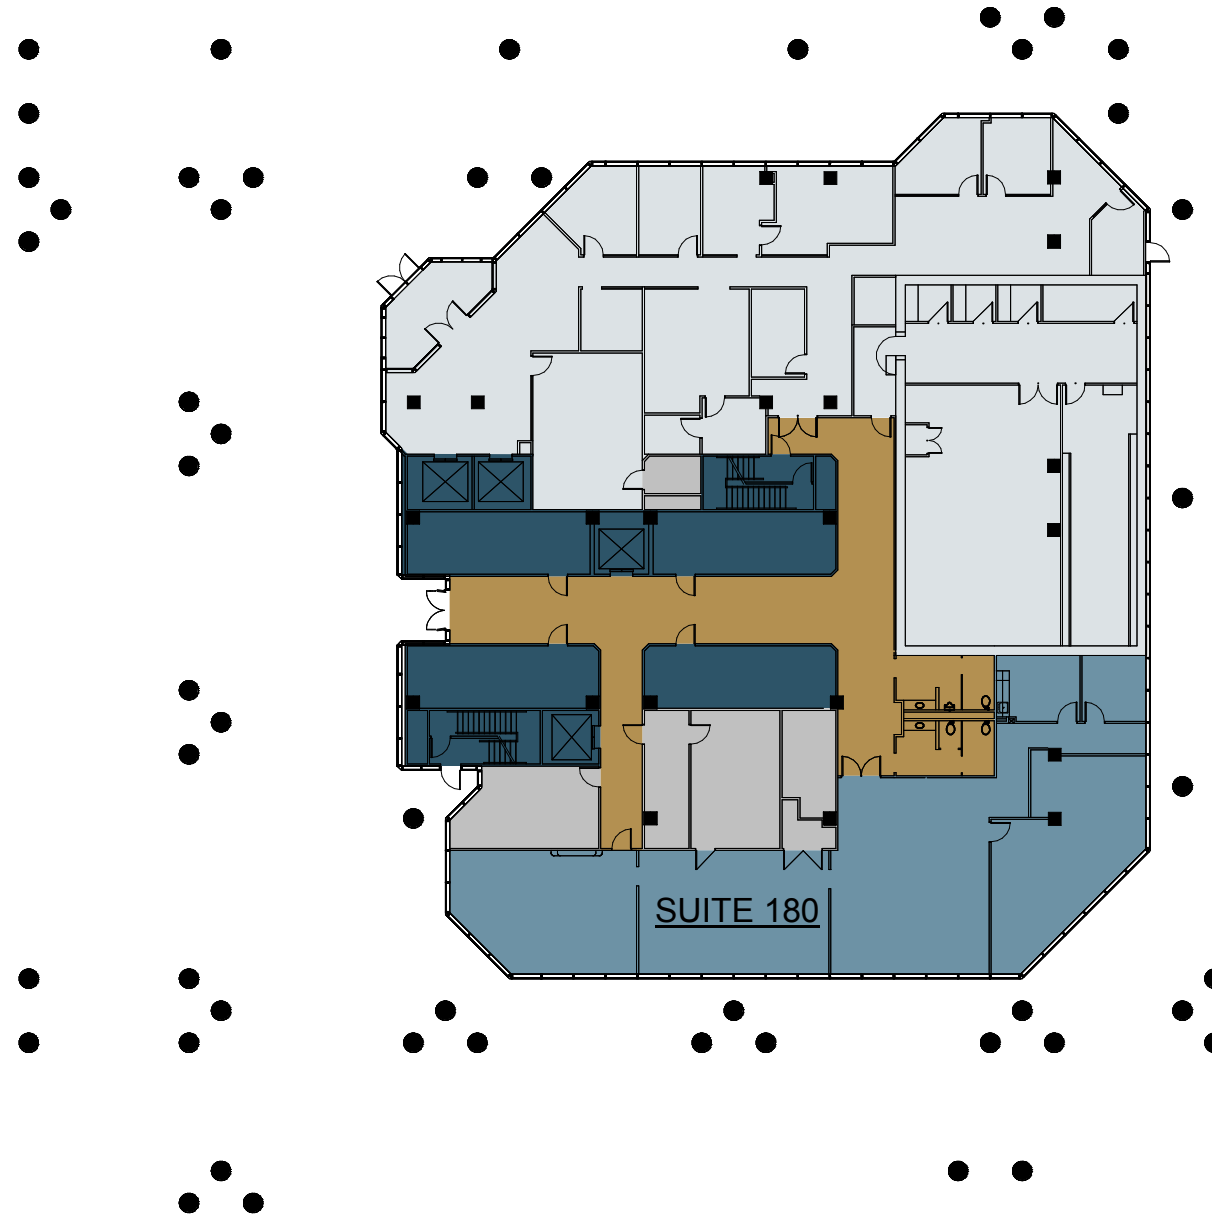

AVAILABLE SPACE - LEVEL 1		
SUITE NUMBER	TENANT	RENTABLE AREA
SUITE 180	AVAILABLE	3,708 SF

RENTABLE AREA LEGEND

- Available
- Building Service
- Major Vertical Penetration
- Floor Service Area
- Office Area