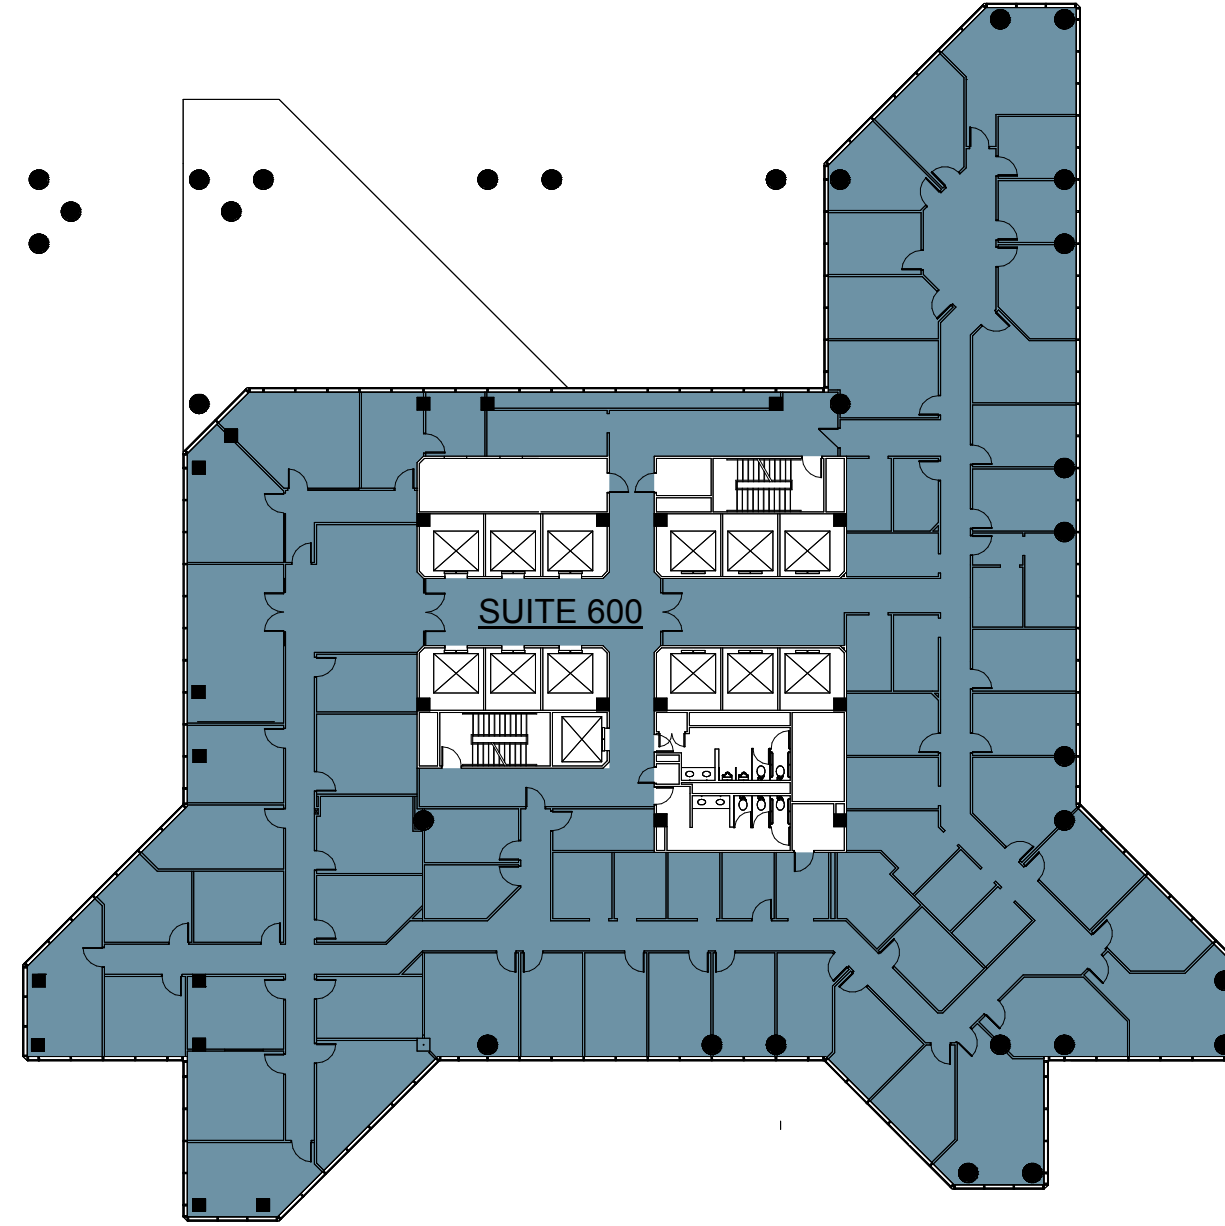

AVAILABLE SPACE - LEVEL 6		
SUITE NUMBER	TENANT	RENTABLE AREA
SUITE 600	AVAILABLE	18,213 SF

**RENTABLE AREA LEGEND**

City Center Fort Worth  
Wells Fargo Tower  
Level 6

City Center Fort Worth  
201 Main Street, Suite 3000  
Forth Worth, TX 76102-3134