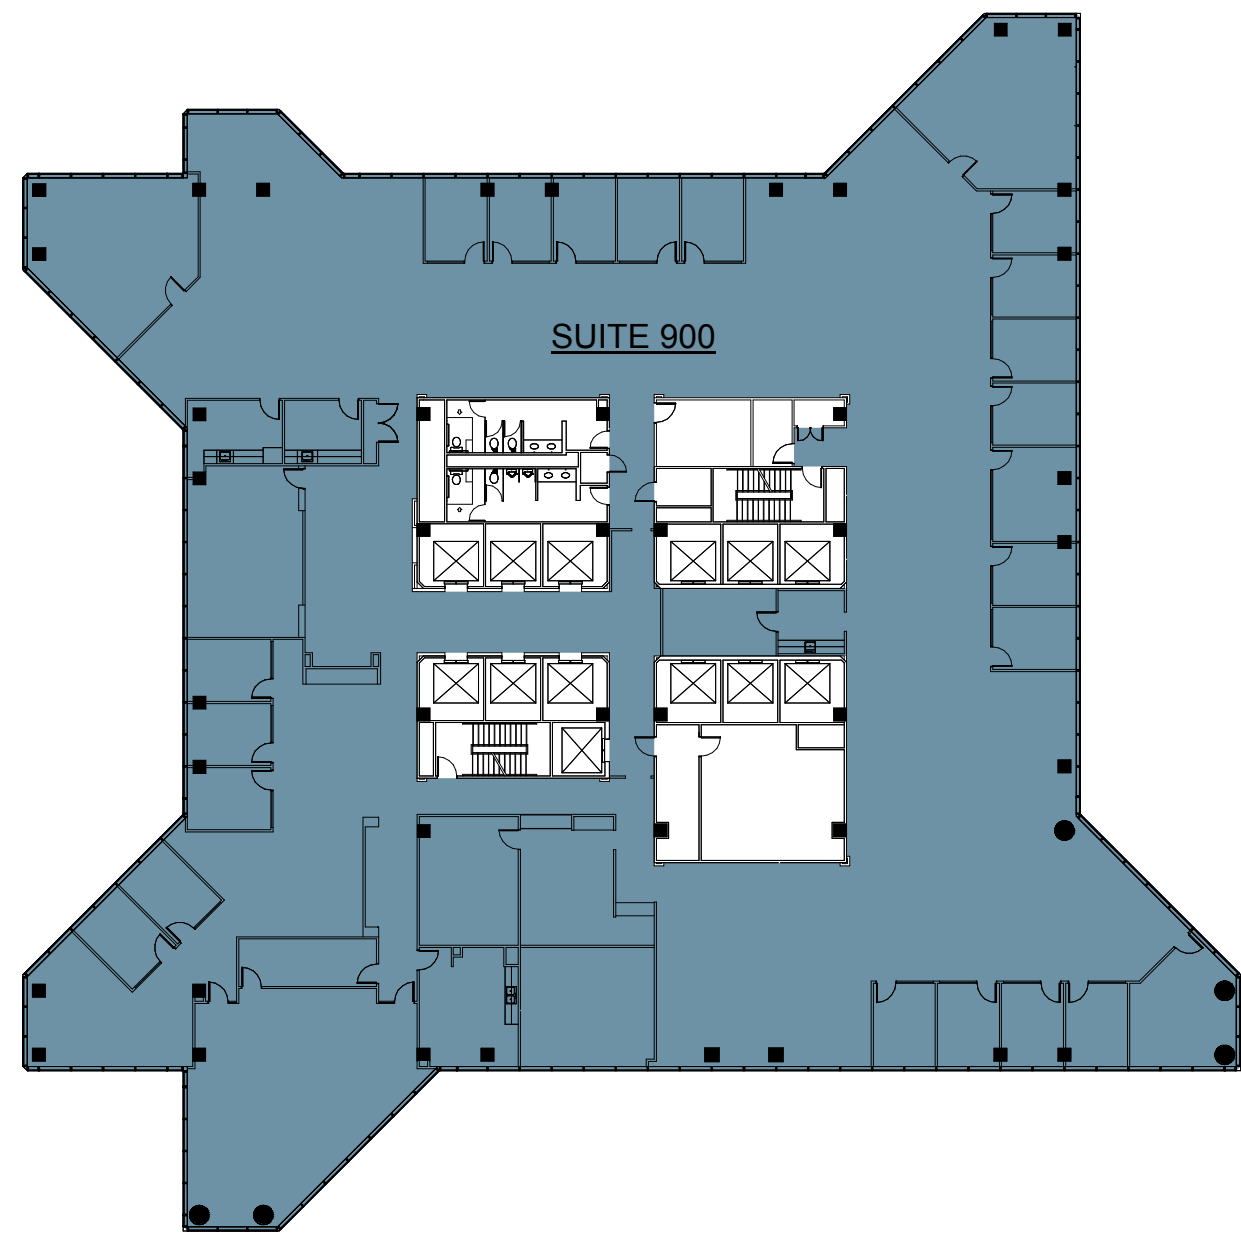

AVAILABLE SPACE - LEVEL 9		
SUITE NUMBER	TENANT	RENTABLE AREA
SUITE 900	AVAILABLE	22,172 SF

**RENTABLE AREA LEGEND**

City Center Fort Worth  
Wells Fargo Tower  
Level 9

City Center Fort Worth  
201 Main Street, Suite 3000  
Forth Worth, TX 76102-3134