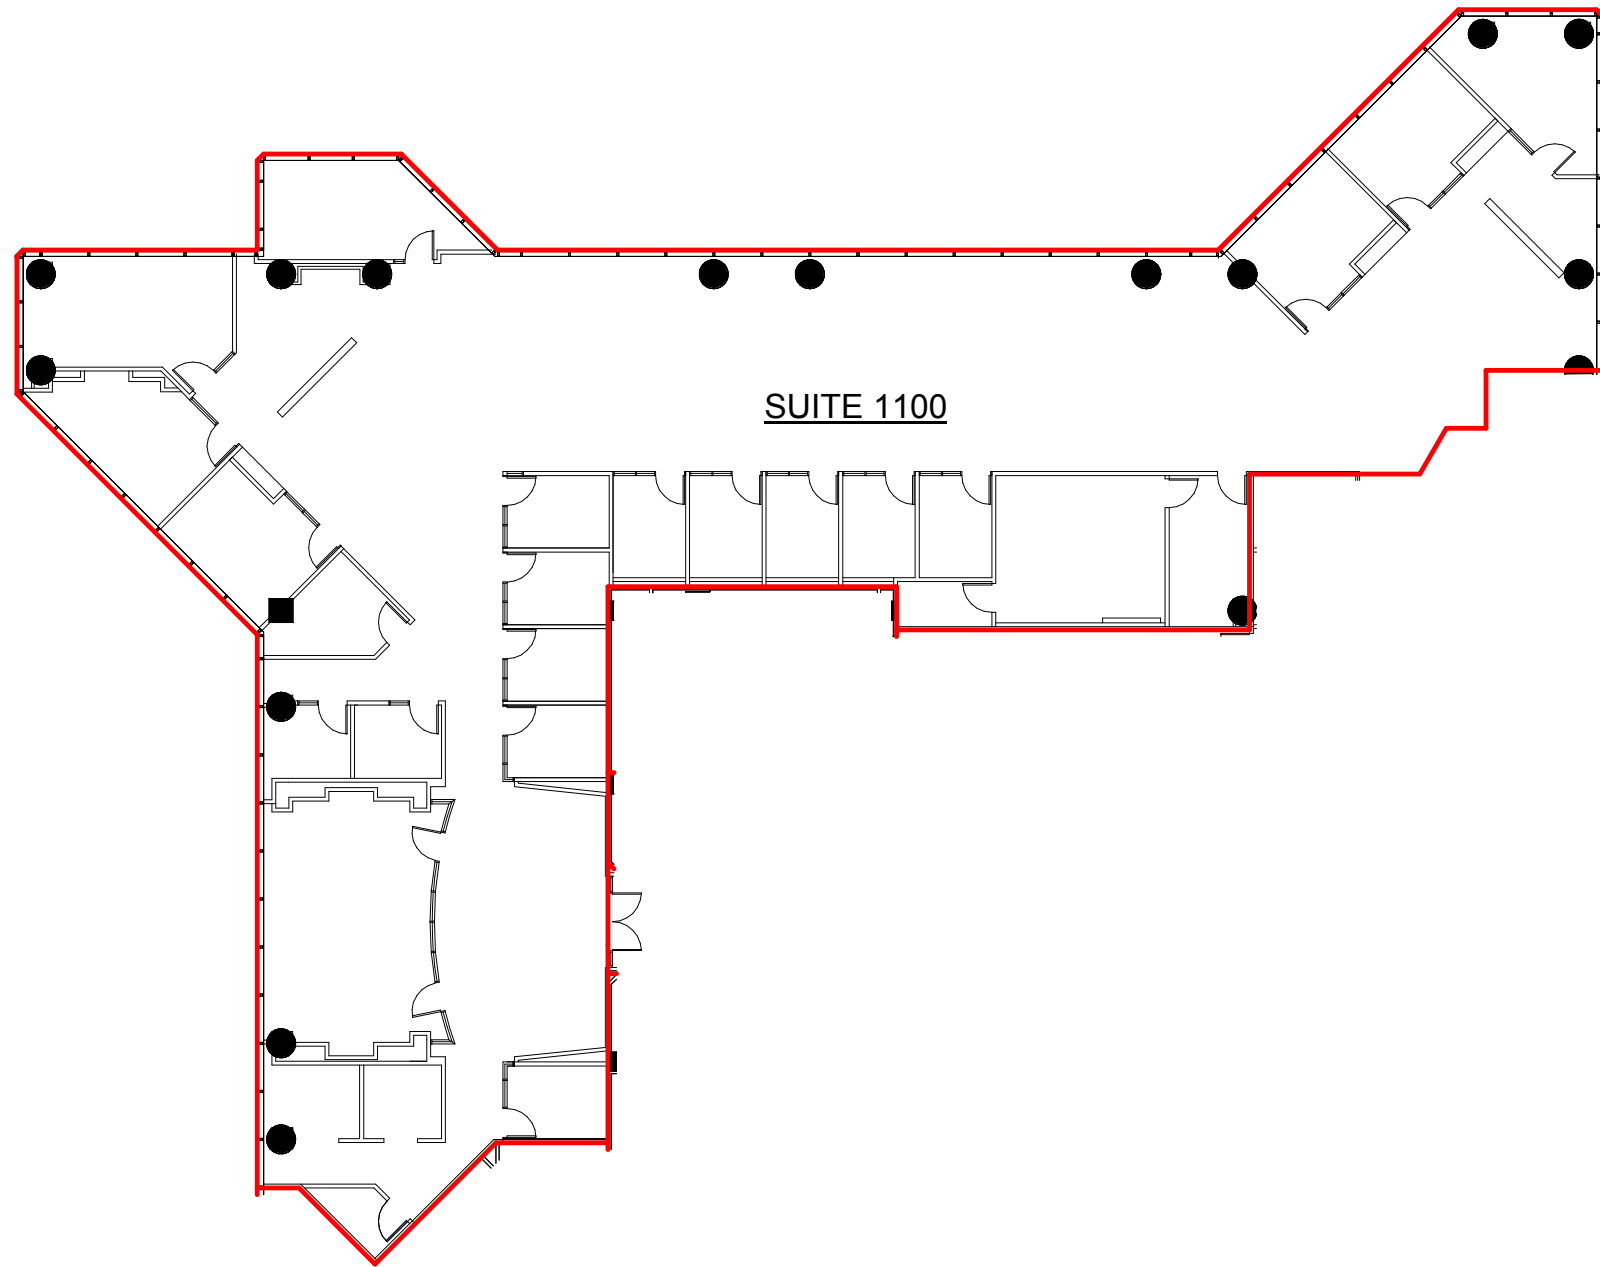

AVAILABLE SPACE - SUITE 1100

SUITE NUMBER	TENANT	RENTABLE AREA
SUITE 1100	AVAILABLE	9,860 SF

City Center Fort Worth
Wells Fargo Tower
Level 11

City Center Fort Worth
201 Main Street, Suite 3000
Forth Worth, TX 76102-3134