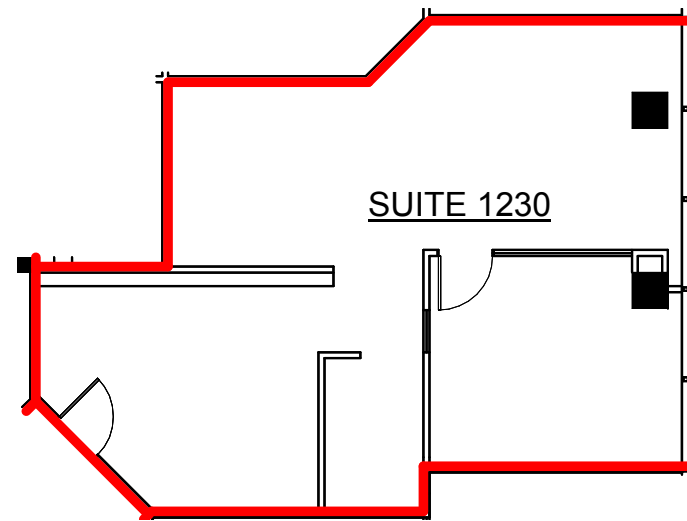

AVAILABLE SPACE - SUITE 1230

SUITE NUMBER	TENANT	RENTABLE AREA
SUITE 1230	AVAILABLE	984 SF

City Center Fort Worth
Wells Fargo Tower
Level 12

City Center Fort Worth
201 Main Street, Suite 3000
Forth Worth, TX 76102-3134