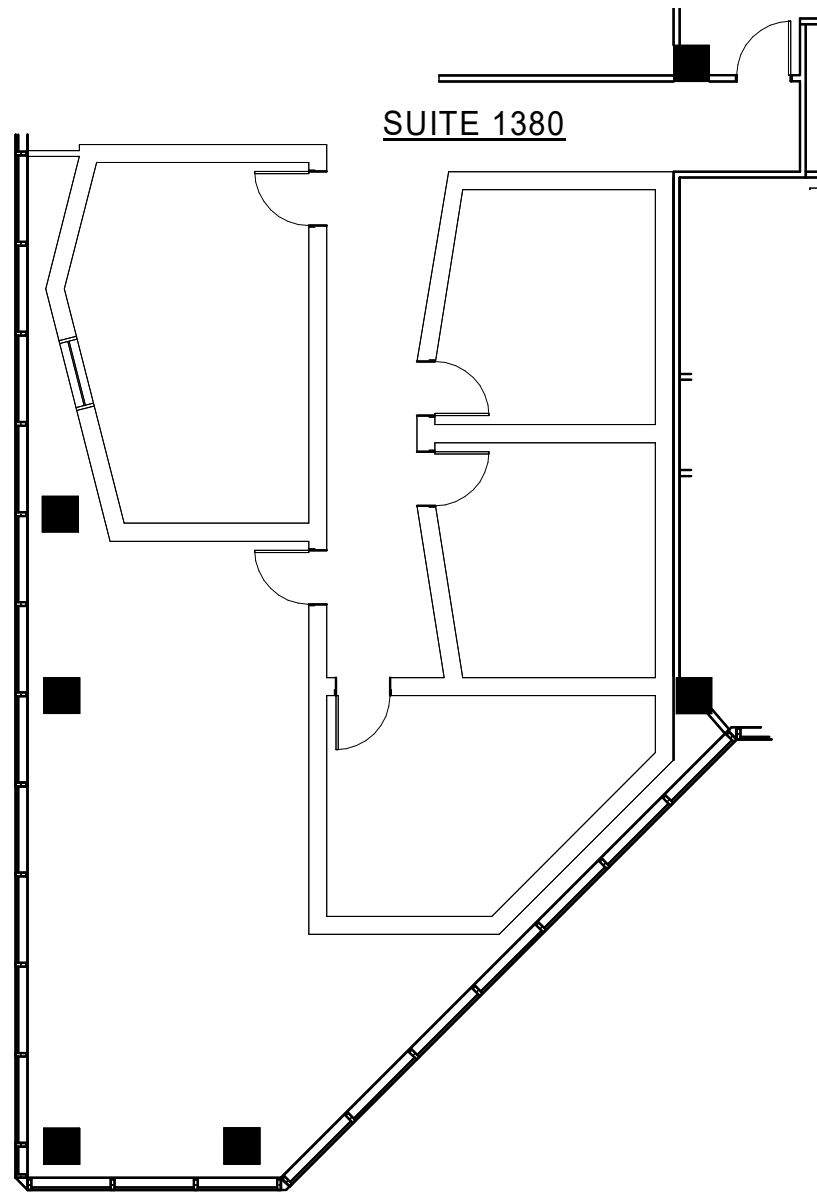

AVAILABLE SPACE - SUITE 1380		
SUITE NUMBER	TENANT	RENTABLE AREA
SUITE 1380	AVAILABLE	2,598 SF

City Center Fort Worth  
Wells Fargo Tower  
Level 13

City Center Fort Worth  
201 Main Street, Suite 3000  
Forth Worth, TX 76102-3134