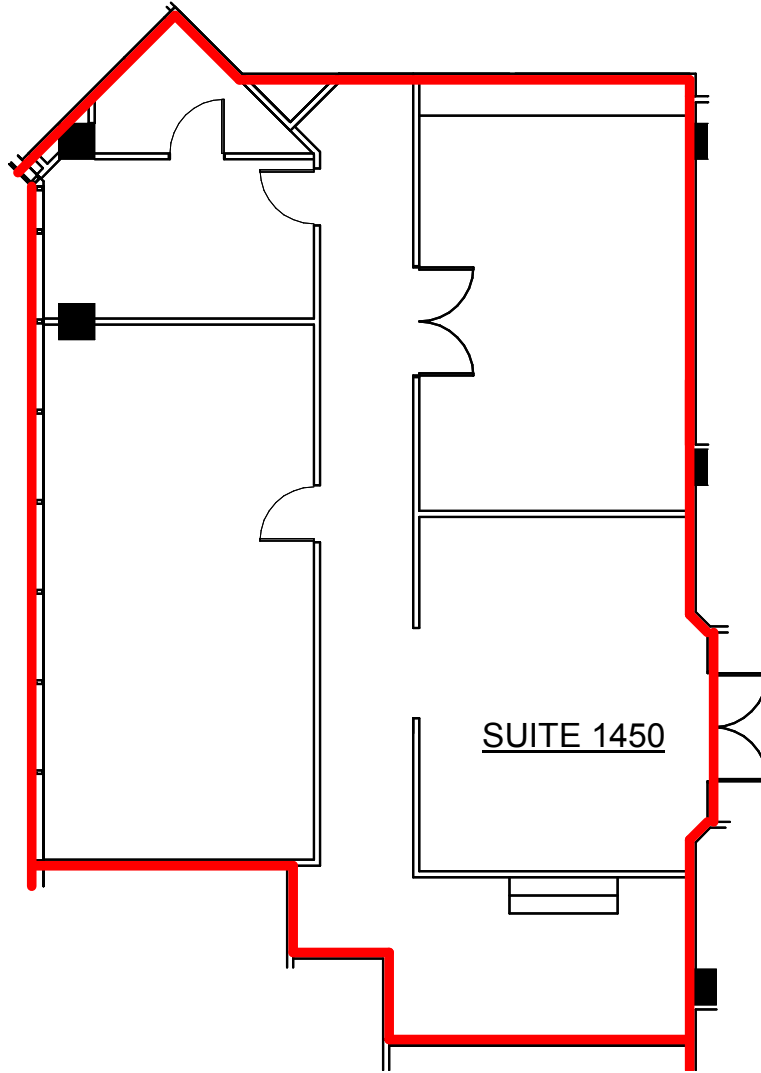

AVAILABLE SPACE - SUITE 1450

SUITE NUMBER	TENANT	RENTABLE AREA
SUITE 1450	AVAILABLE	2,076 SF

City Center Fort Worth
Wells Fargo Tower
Level 14

City Center Fort Worth
201 Main Street, Suite 3000
Forth Worth, TX 76102-3134