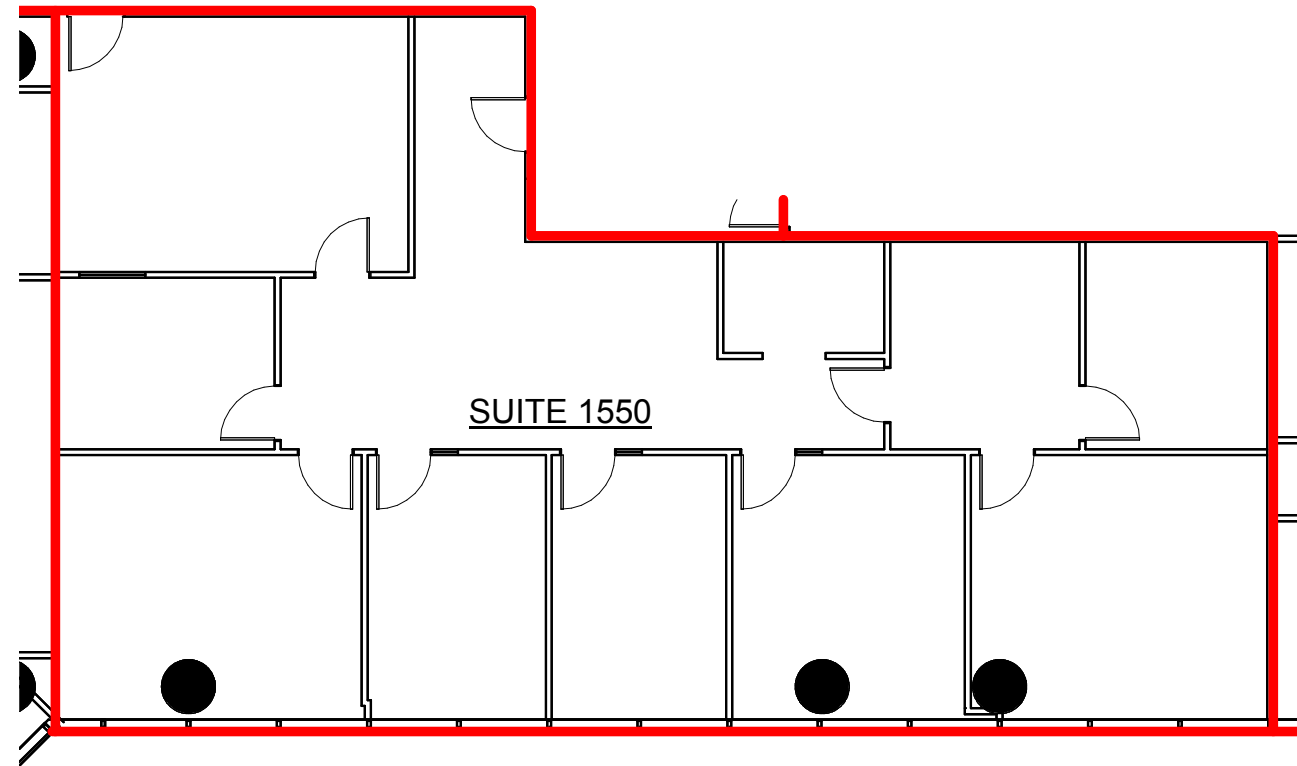

AVAILABLE SPACE - SUITE 1550		
SUITE NUMBER	TENANT	RENTABLE AREA
SUITE 1550	AVAILABLE	2,650 SF

City Center Fort Worth
Wells Fargo Tower
Level 15

City Center Fort Worth
201 Main Street, Suite 3000
Forth Worth, TX 76102-3134