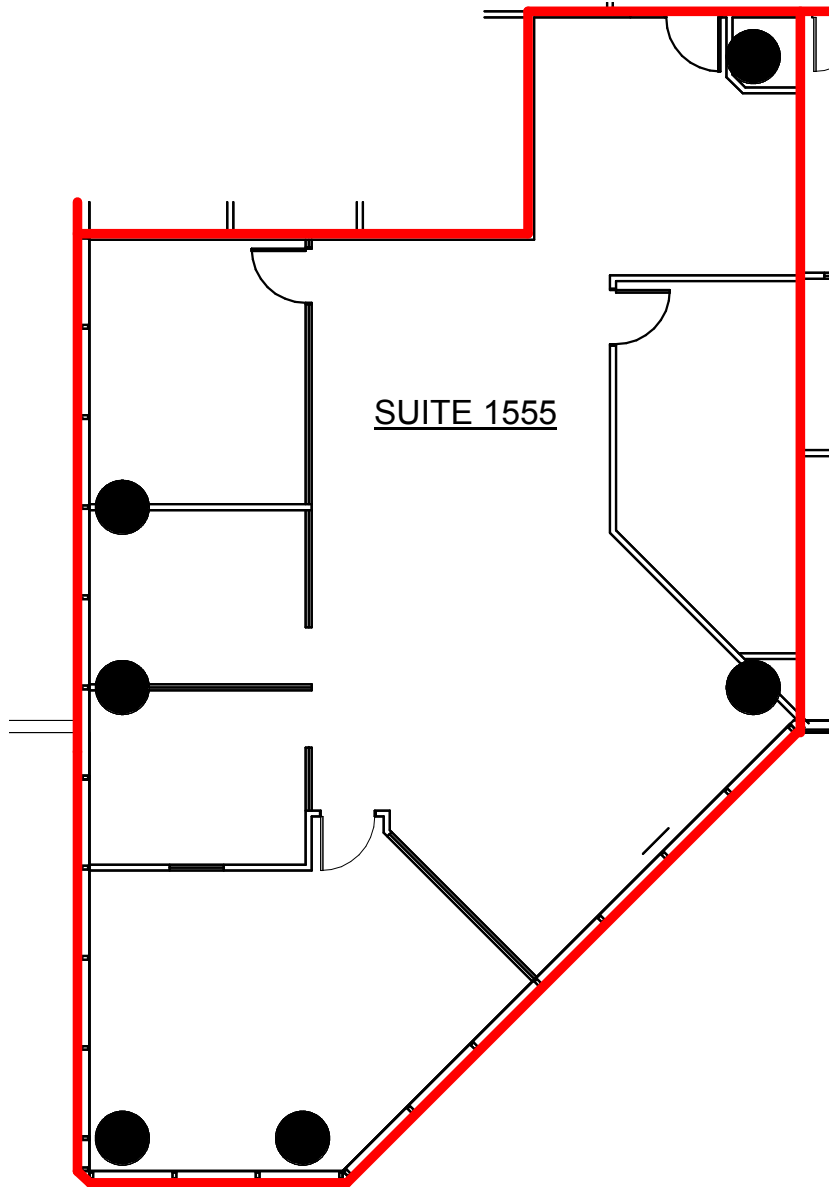

AVAILABLE SPACE - SUITE 1555		
SUITE NUMBER	TENANT	RENTABLE AREA
SUITE 1555	AVAILABLE	2,344 SF

City Center Fort Worth  
Wells Fargo Tower  
Level 15

City Center Fort Worth  
201 Main Street, Suite 3000  
Forth Worth, TX 76102-3134