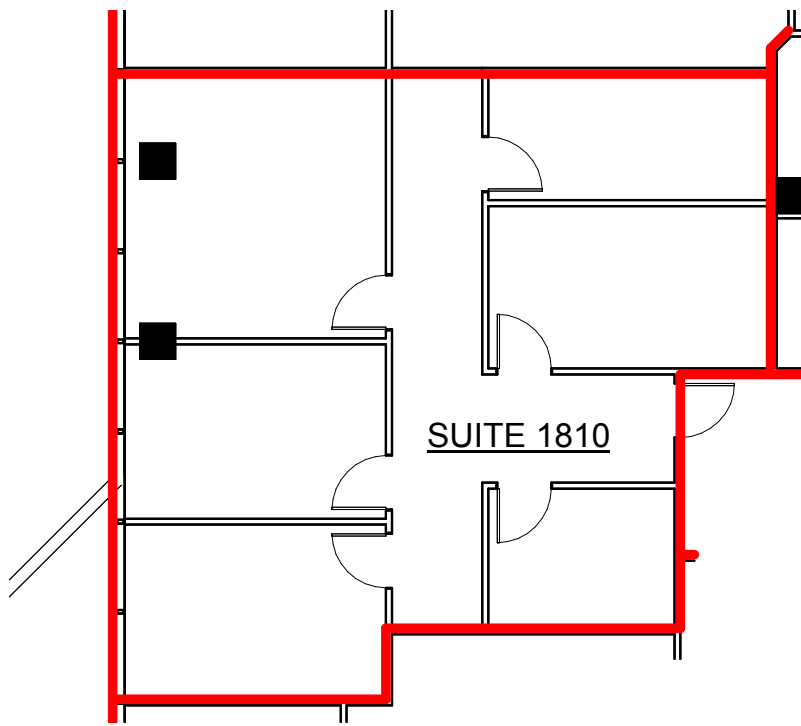

AVAILABLE SPACE - SUITE 1810		
SUITE NUMBER	TENANT	RENTABLE AREA
SUITE 1810	AVAILABLE	1,356 SF

City Center Fort Worth
Wells Fargo Tower
Level 18

City Center Fort Worth
201 Main Street, Suite 3000
Forth Worth, TX 76102-3134