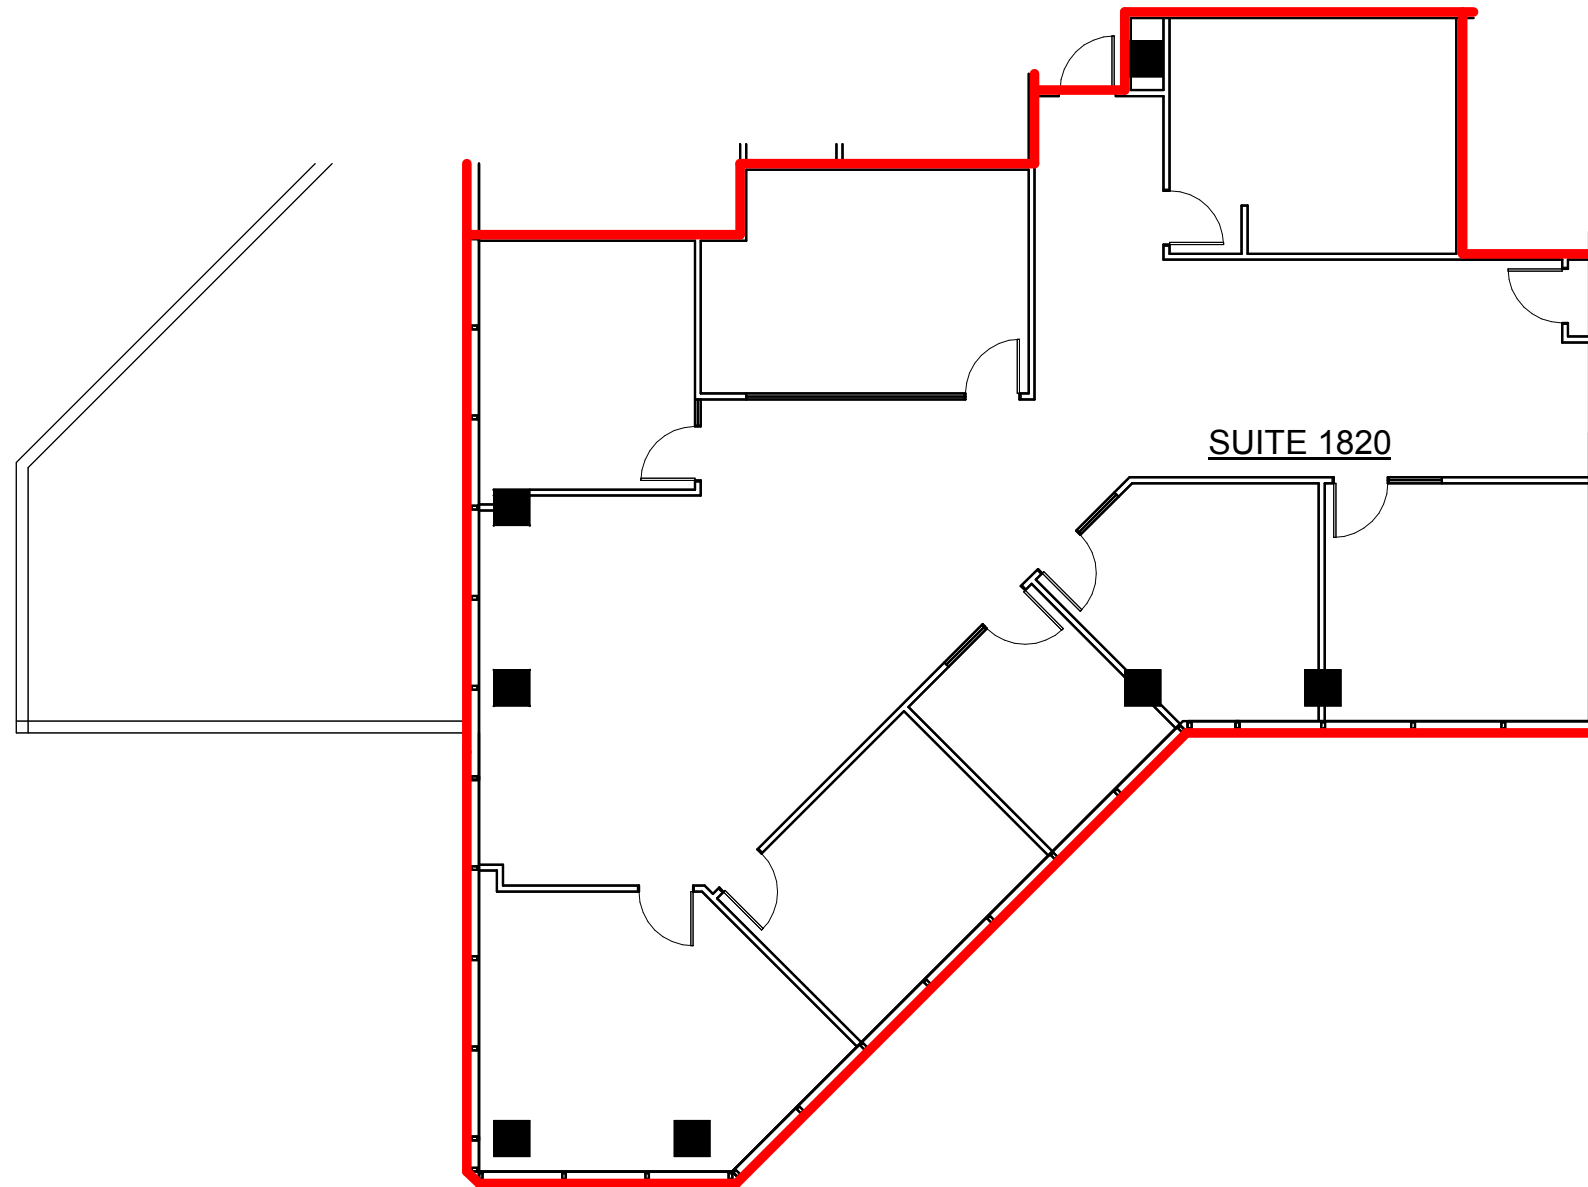

AVAILABLE SPACE - SUITE 1820		
SUITE NUMBER	TENANT	RENTABLE AREA
SUITE 1820	AVAILABLE	3,152 SF

City Center Fort Worth
Wells Fargo Tower
Level 18

City Center Fort Worth
201 Main Street, Suite 3000
Forth Worth, TX 76102-3134