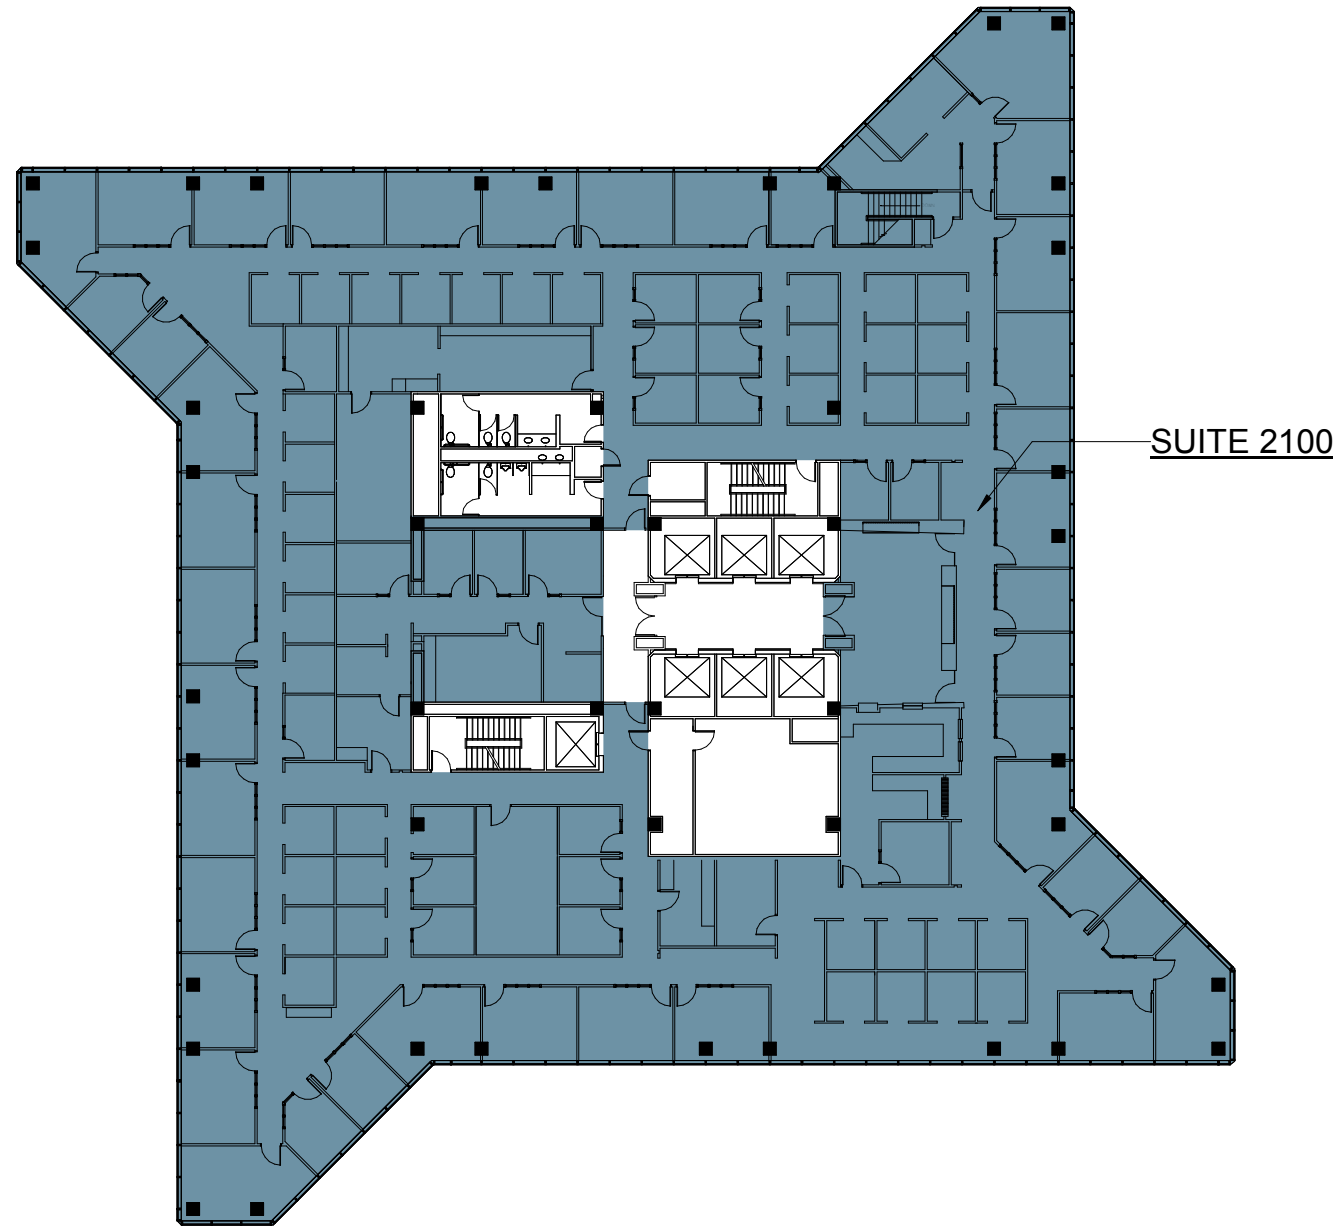

AVAILABLE SPACE - LEVEL 21		
SUITE NUMBER	TENANT	RENTABLE AREA
SUITE 2100	AVAILABLE	21,913 SF

RENTABLE AREA LEGEND

City Center Fort Worth
Wells Fargo Tower
Level 21

City Center Fort Worth
201 Main Street, Suite 3000
Forth Worth, TX 76102-3134