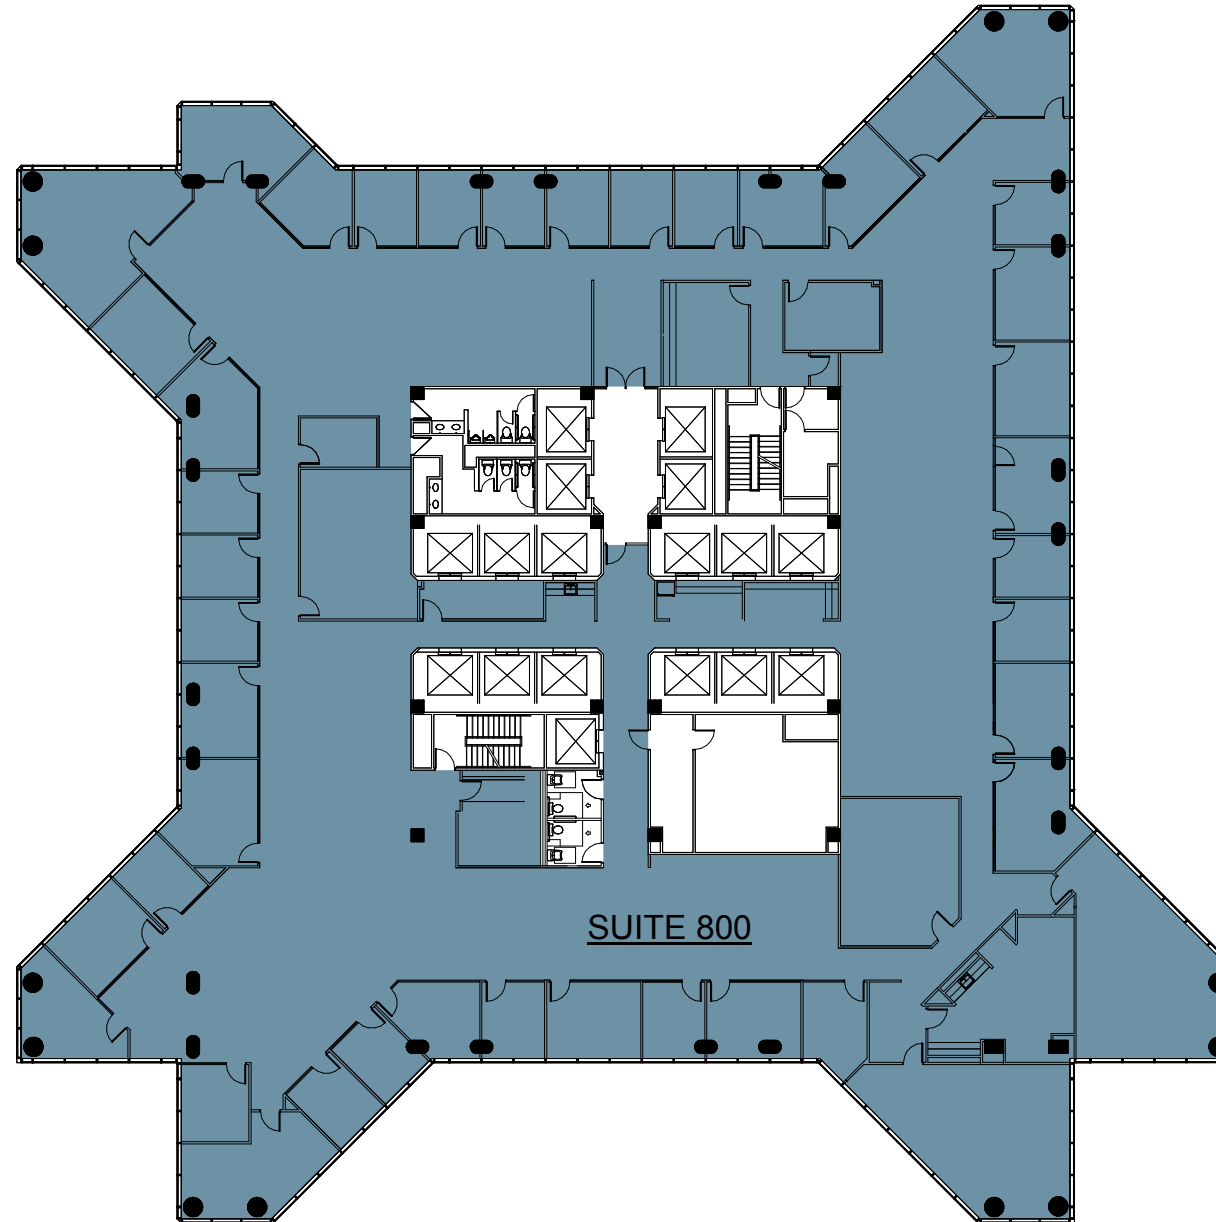

AVAILABLE SPACE - LEVEL 8		
SUITE NUMBER	TENANT	RENTABLE AREA
SUITE 800	AVAILABLE	22,274 SF

RENTABLE AREA LEGEND

City Center Fort Worth
 Bank of America Tower
 Level 8

City Center Fort Worth
 201 Main Street, Suite 3000
 Fort Worth, TX 76102-3134