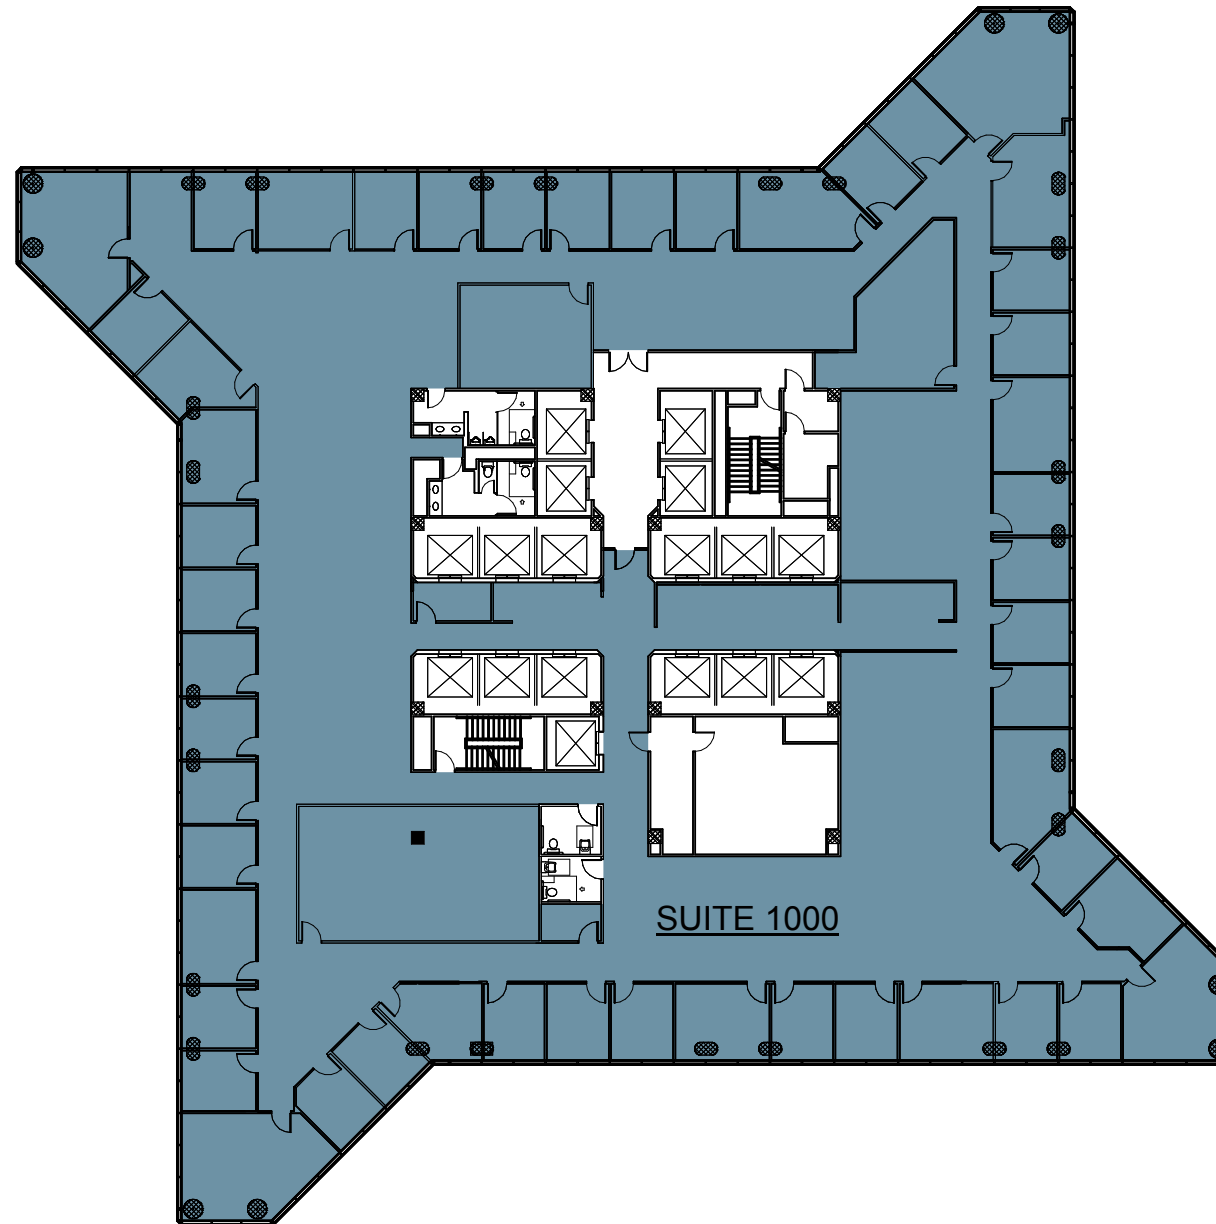

AVAILABLE SPACE - LEVEL 10		
SUITE NUMBER	TENANT	RENTABLE AREA
SUITE 1000	AVAILABLE	20,648 SF

RENTABLE AREA LEGEND

City Center Fort Worth
Bank of America Tower
Level 10

City Center Fort Worth
201 Main Street, Suite 3000
Forth Worth, TX 76102-3134