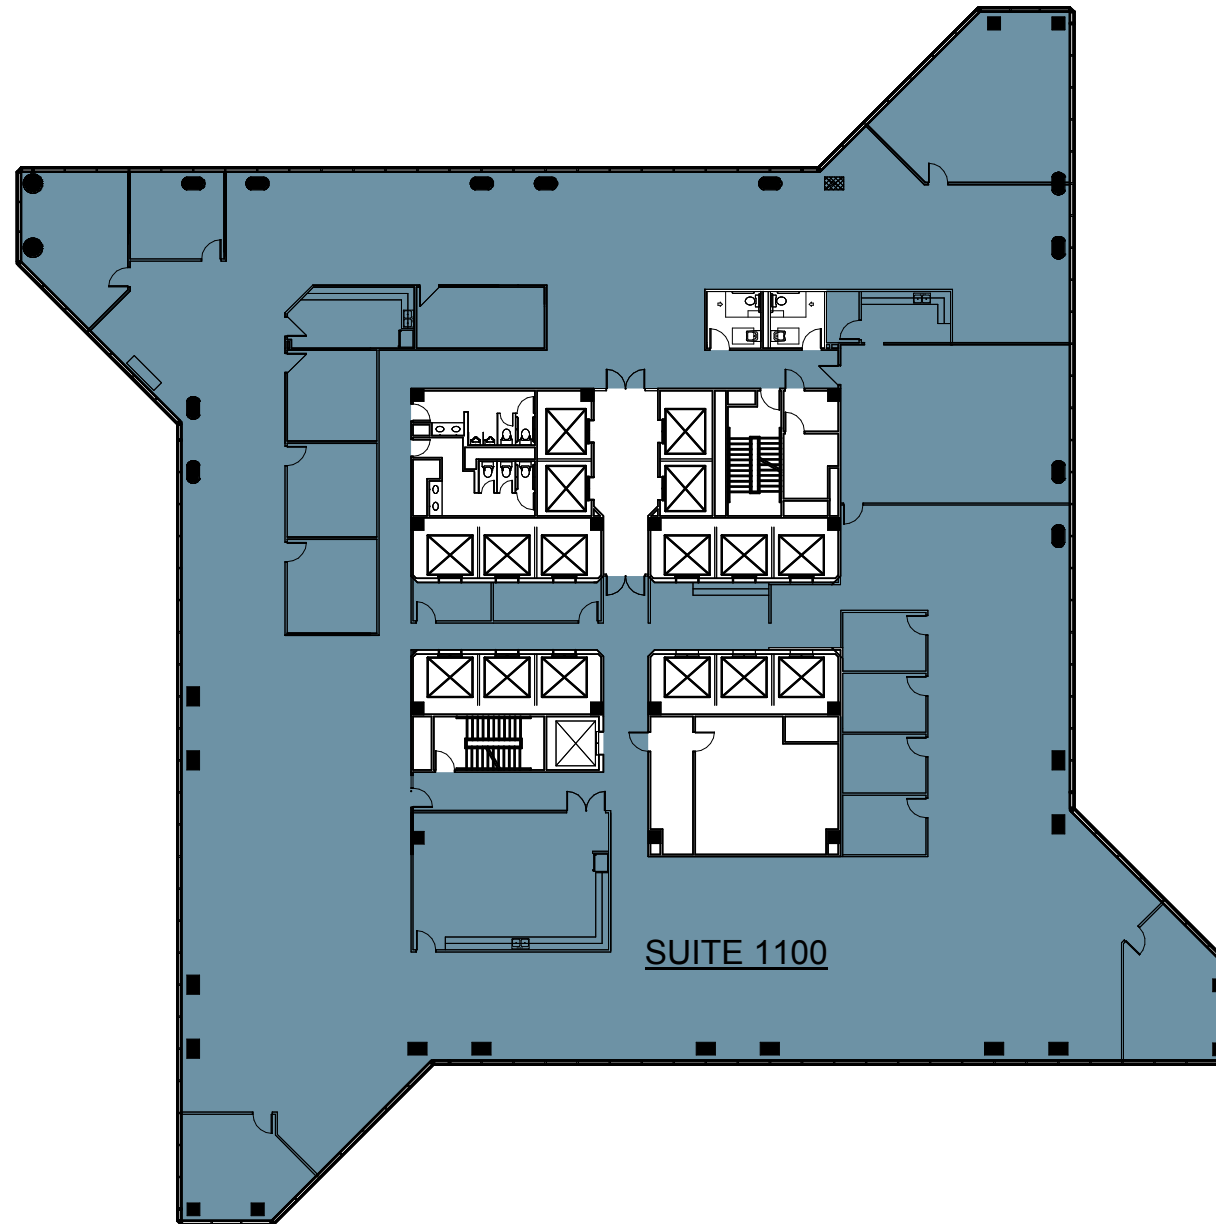

AVAILABLE SPACE - LEVEL 11		
SUITE NUMBER	TENANT	RENTABLE AREA
SUITE 1100	AVAILABLE	20,648 SF

RENTABLE AREA LEGEND

City Center Fort Worth
Bank of America Tower
Level 11

City Center Fort Worth
201 Main Street, Suite 3000
Forth Worth, TX 76102-3134