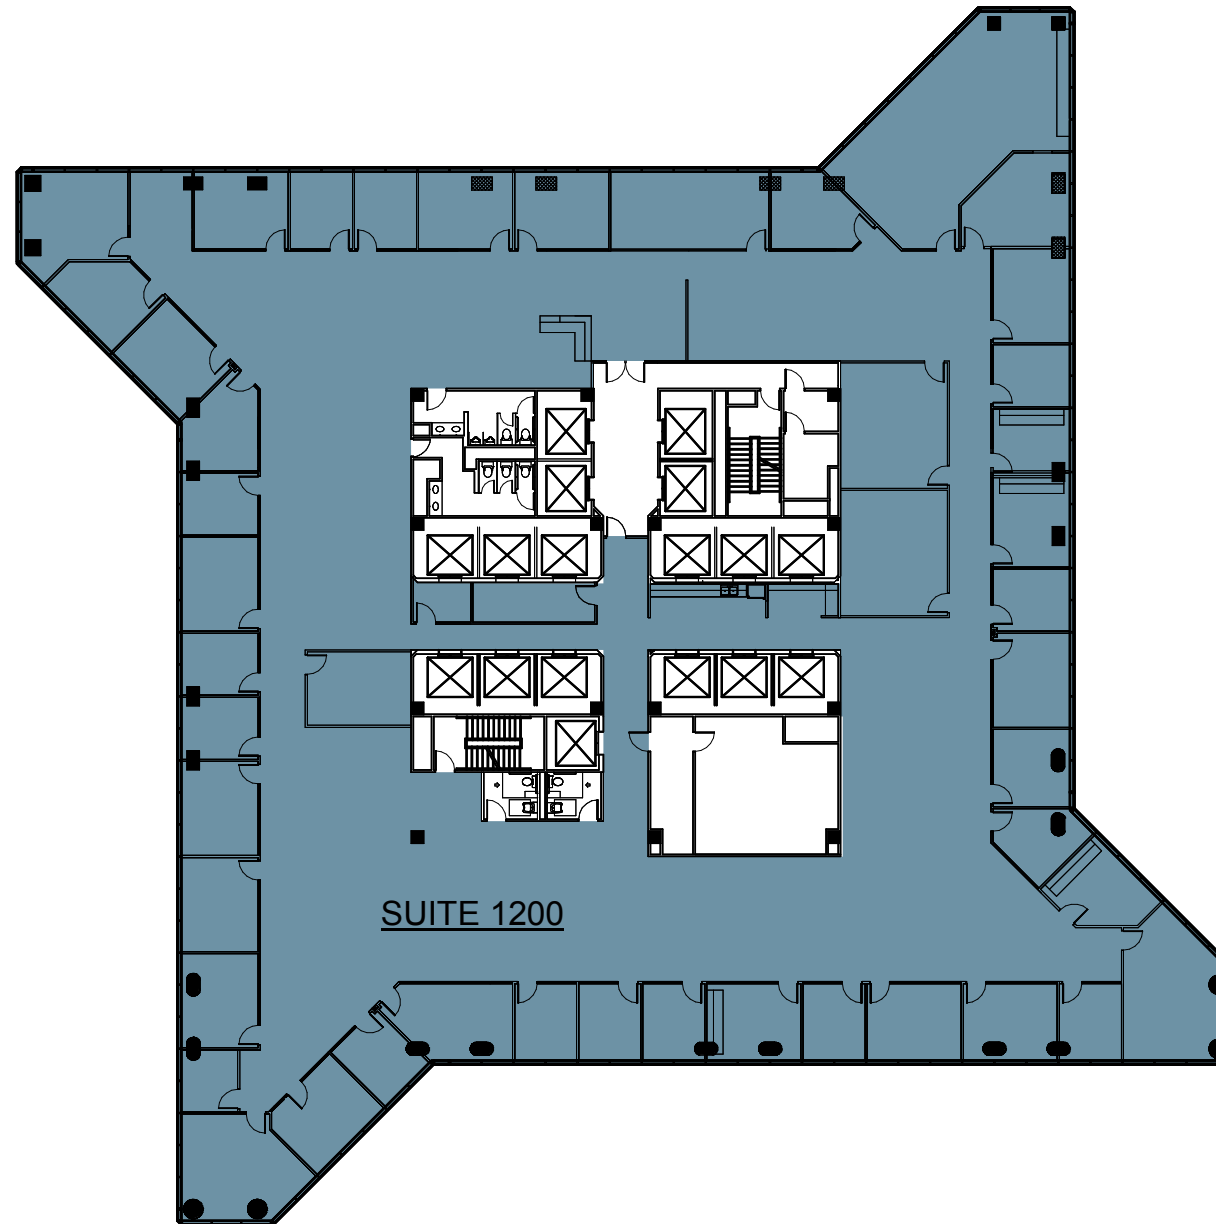

AVAILABLE SPACE - LEVEL 12		
SUITE NUMBER	TENANT	RENTABLE AREA
SUITE 1200	AVAILABLE	20,648 SF

RENTABLE AREA LEGEND

City Center Fort Worth
 Bank of America Tower
 Level 12

City Center Fort Worth
 201 Main Street, Suite 3000
 Fort Worth, TX 76102-3134