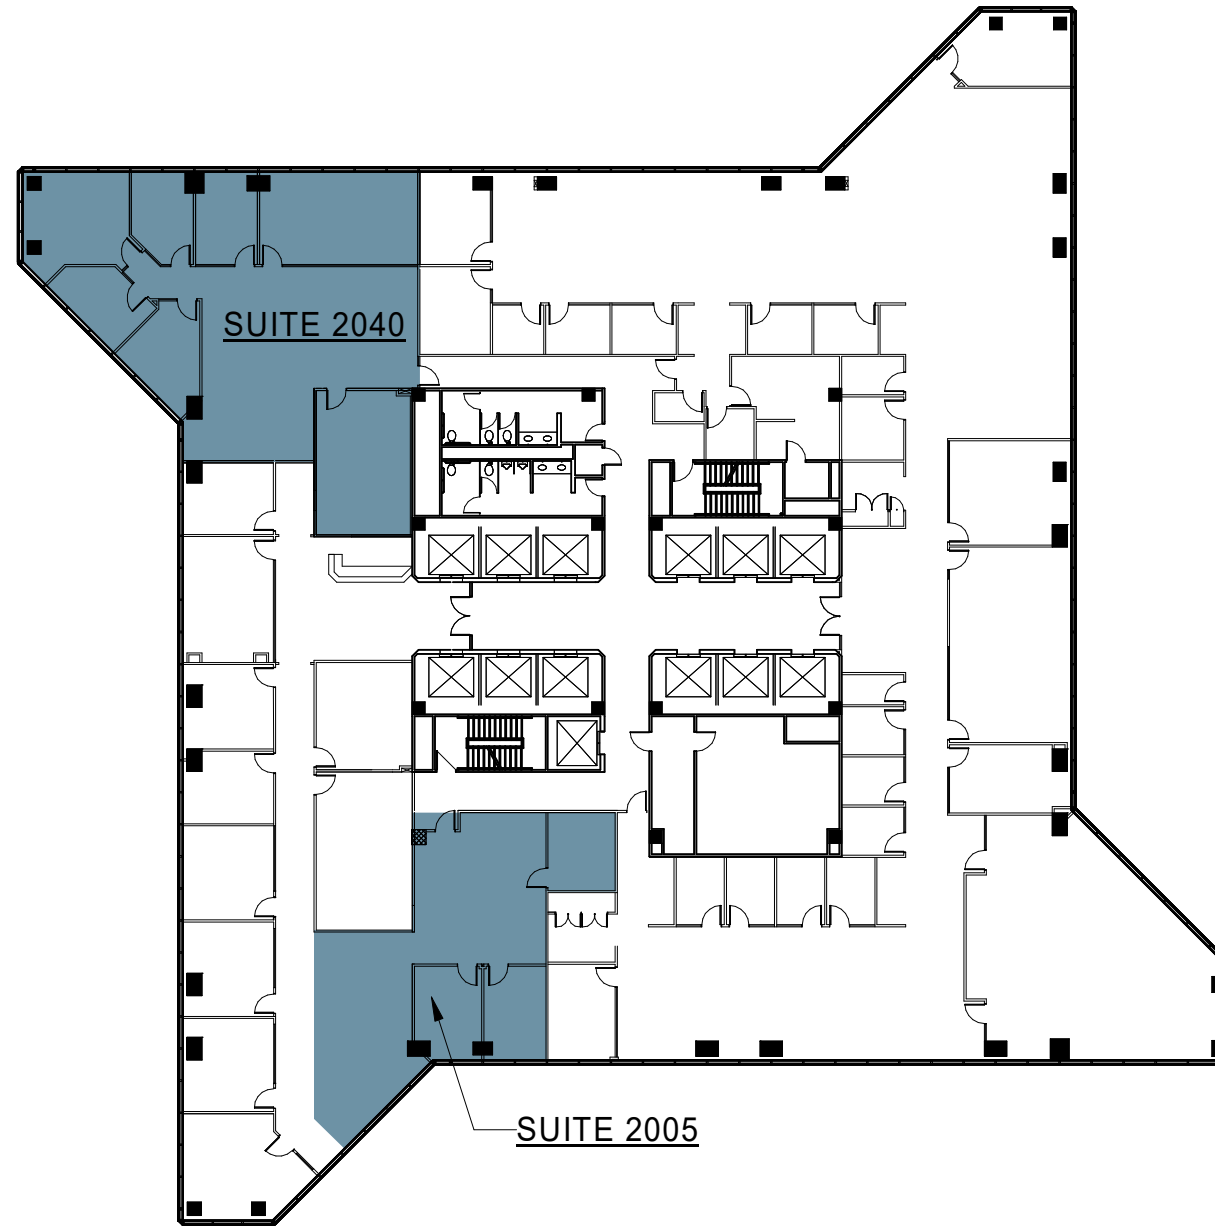

AVAILABLE SPACE - LEVEL 20		
SUITE NUMBER	TENANT	RENTABLE AREA
SUITE 2005	AVAILABLE	1,550 SF
SUITE 2040	AVAILABLE	3,122 SF

RENTABLE AREA LEGEND

City Center Fort Worth
Bank of America Tower
Level 20

City Center Fort Worth
201 Main Street, Suite 3000
Forth Worth, TX 76102-3134