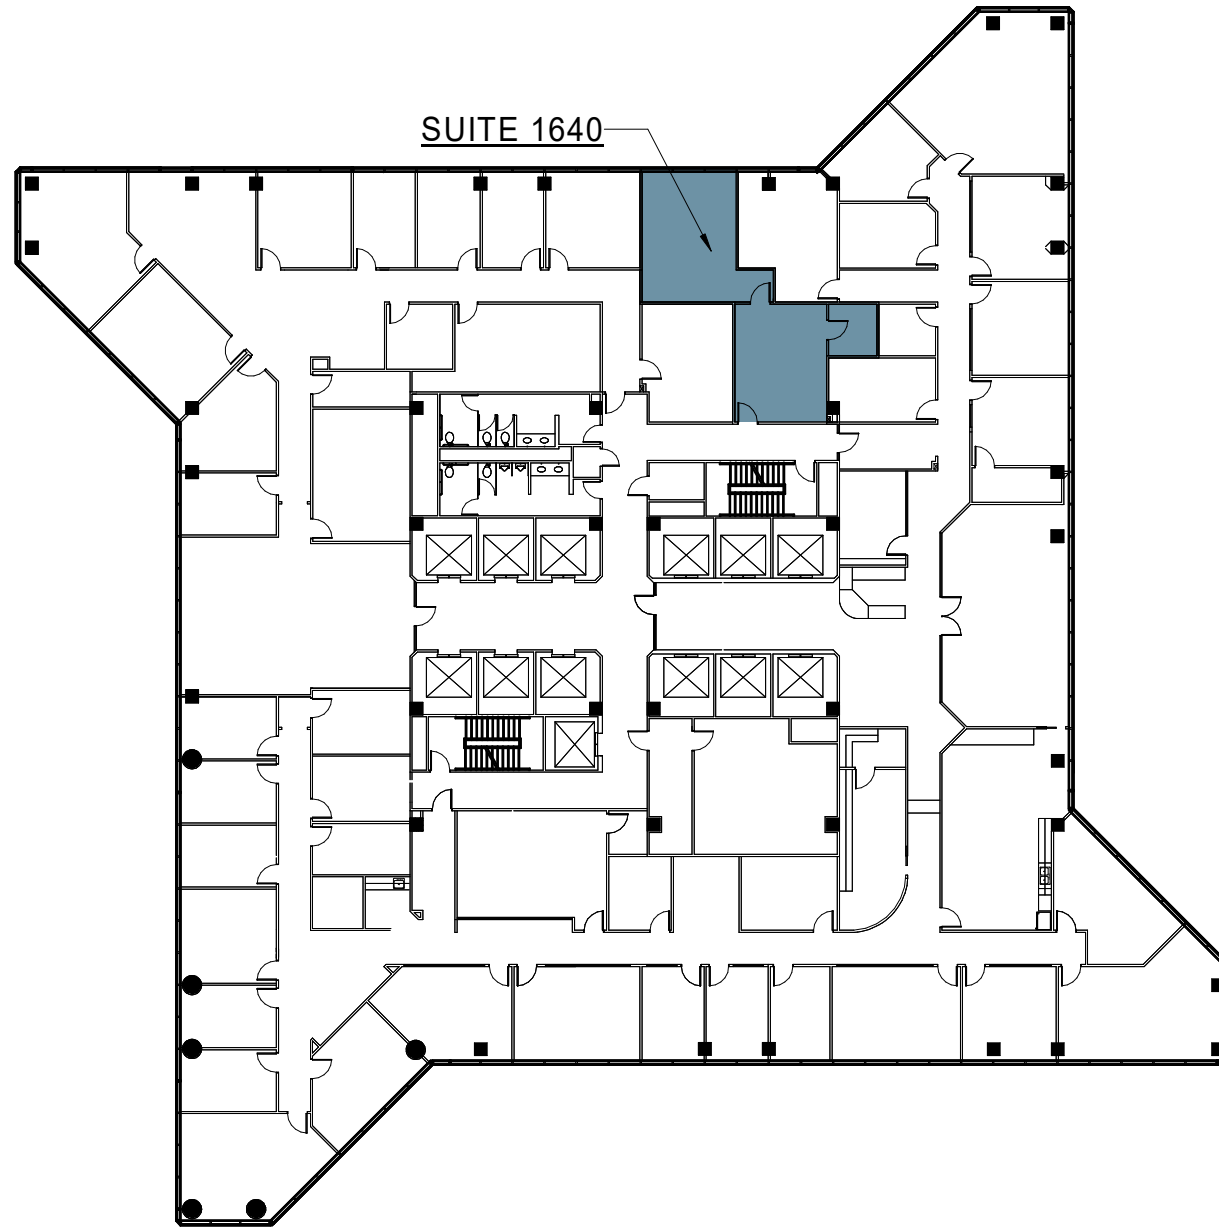

AVAILABLE SPACE - LEVEL 16		
SUITE NUMBER	TENANT	RENTABLE AREA
SUITE 1640	AVAILABLE	815 SF

RENTABLE AREA LEGEND

City Center Fort Worth
Wells Fargo Tower
Level 16

City Center Fort Worth
201 Main Street, Suite 3000
Forth Worth, TX 76102-3134