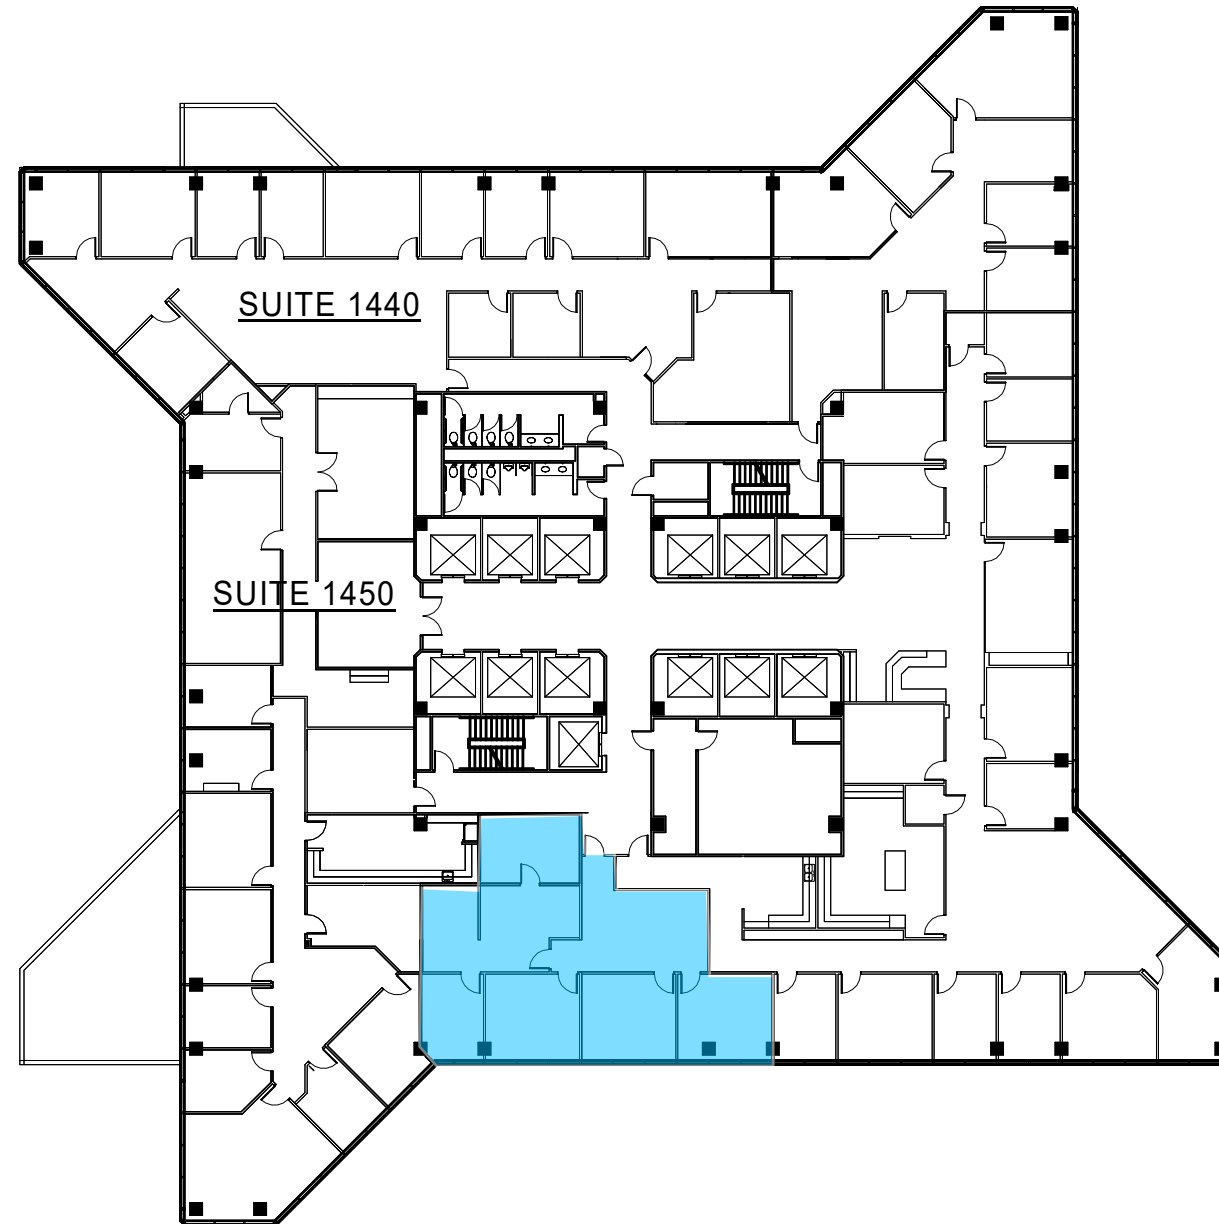

AVAILABLE SPACE - LEVEL 14		
SUITE NUMBER	TENANT	RENTABLE AREA
SUITE 1451	AVAILABLE	2,038SF

RENTABLE AREA LEGEND

City Center Fort Worth
Wells Fargo Tower
Level 14

City Center Fort Worth
201 Main Street, Suite 3000
Forth Worth, TX 76102-3134